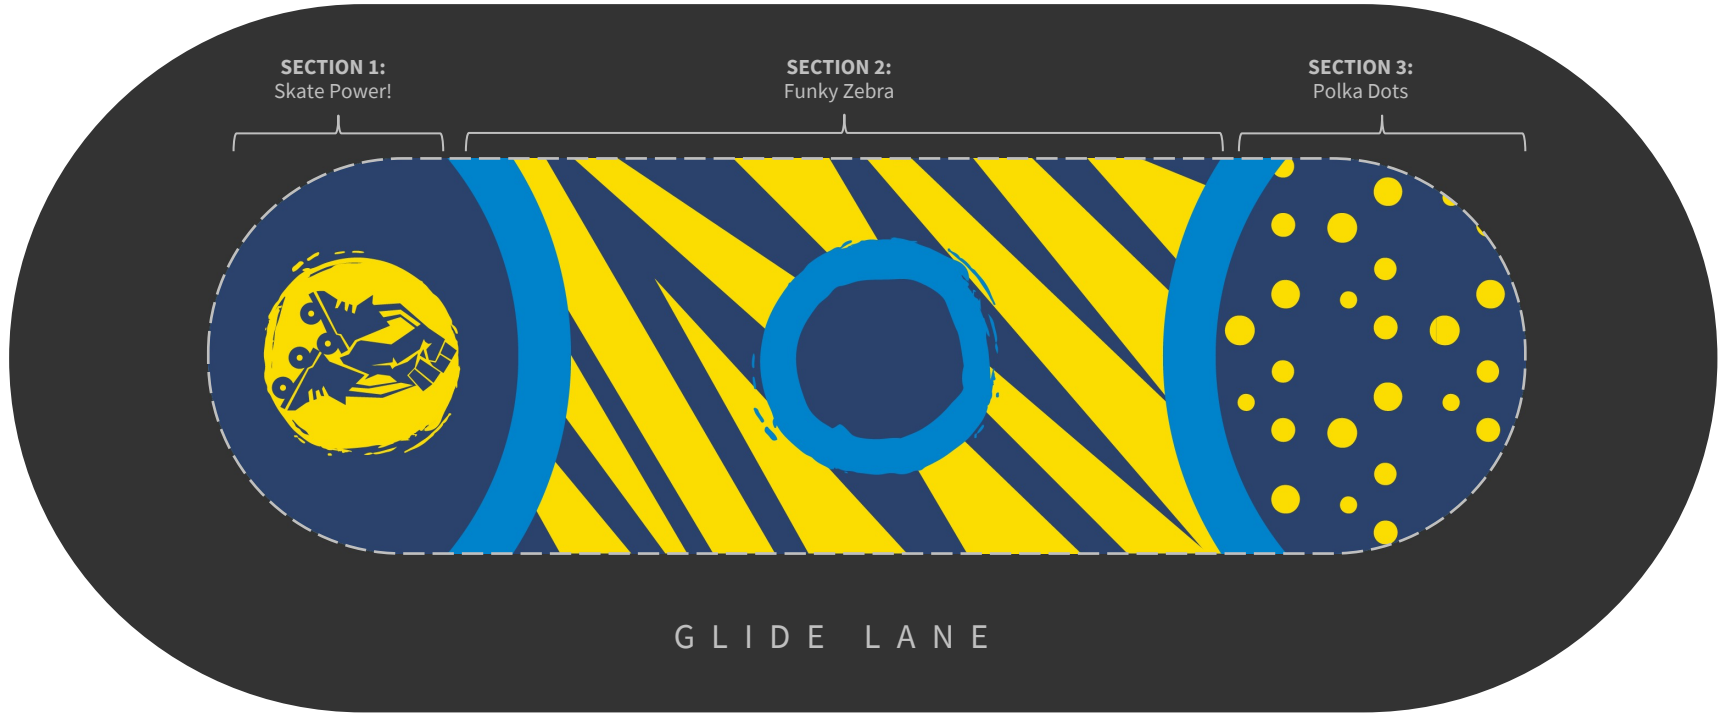

SECTION 2:
Funky Zebra

SECTION 3:
Polka Dots

GLIDE LANE

▼ Hillside - Spectator/Picnic Area ▼

The Big Picture

New Color Concept B: Warriors!

▲ Skater/Visitor Benches ▲

John F. Kennedy Drive

▼ Hillside – Spectator/Picnic Area ▼

A CLOSER LOOK

SECTION 1

Skate Power!

The “Skate Fist” was moved to the front position. Without the “BLM” text it can also present as a more neutral, photo-ready icon representing roller skating.

Stencil illustration can be masked out for reproduction. The surrounding “graffiti” circle can be more freeform, splatter, etc.

Design Considerations

MISSION #2

**Simplify the design for easier application
and limited color palette.**

02

Simplified Shapes

Larger, simple shapes make up these new "zones" With the exception of the Skate icon, these new patterns have a bit more flexibility to be reproduced on-site.